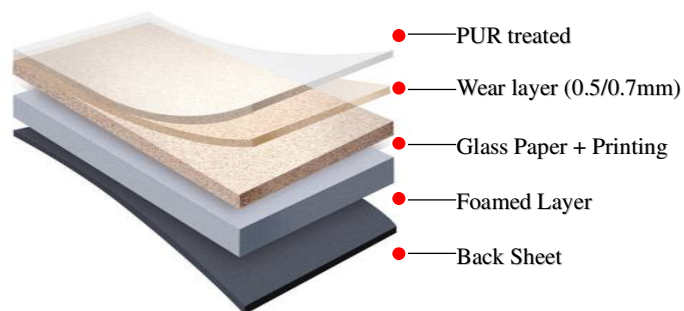

Product Specification

Classification

LG Hausys floors [Calmpasso 2.6T /3.2T] : Sheet / Heterogeneous Sheet / Commercial / Acoustic

Introduction

Gentle design & Comfortable walk in superior durability

Durability : Excellent durability against strong shock

Easy Cleaning : Easy cleaning by specially designed UV cured PUR

Design : Fancy and comfortable design

Structure

Characteristics / Advantage

Excellent formed construction for sound absorption

Excellent durability by reinforced wear layer